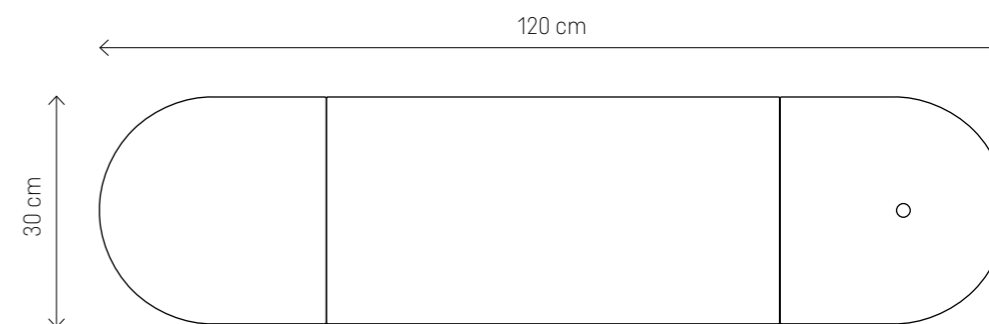

MAŁY SET SOFORM
GRANATOWO-SZARY

ELEMENTY

- OVAL 2 | Beżowy Tweed 1 szt.
- REGULAR 2 | Grafitowy Tweed 1 szt.
- OVAL 3 | Granatowy Velvet Shiny 1 szt.