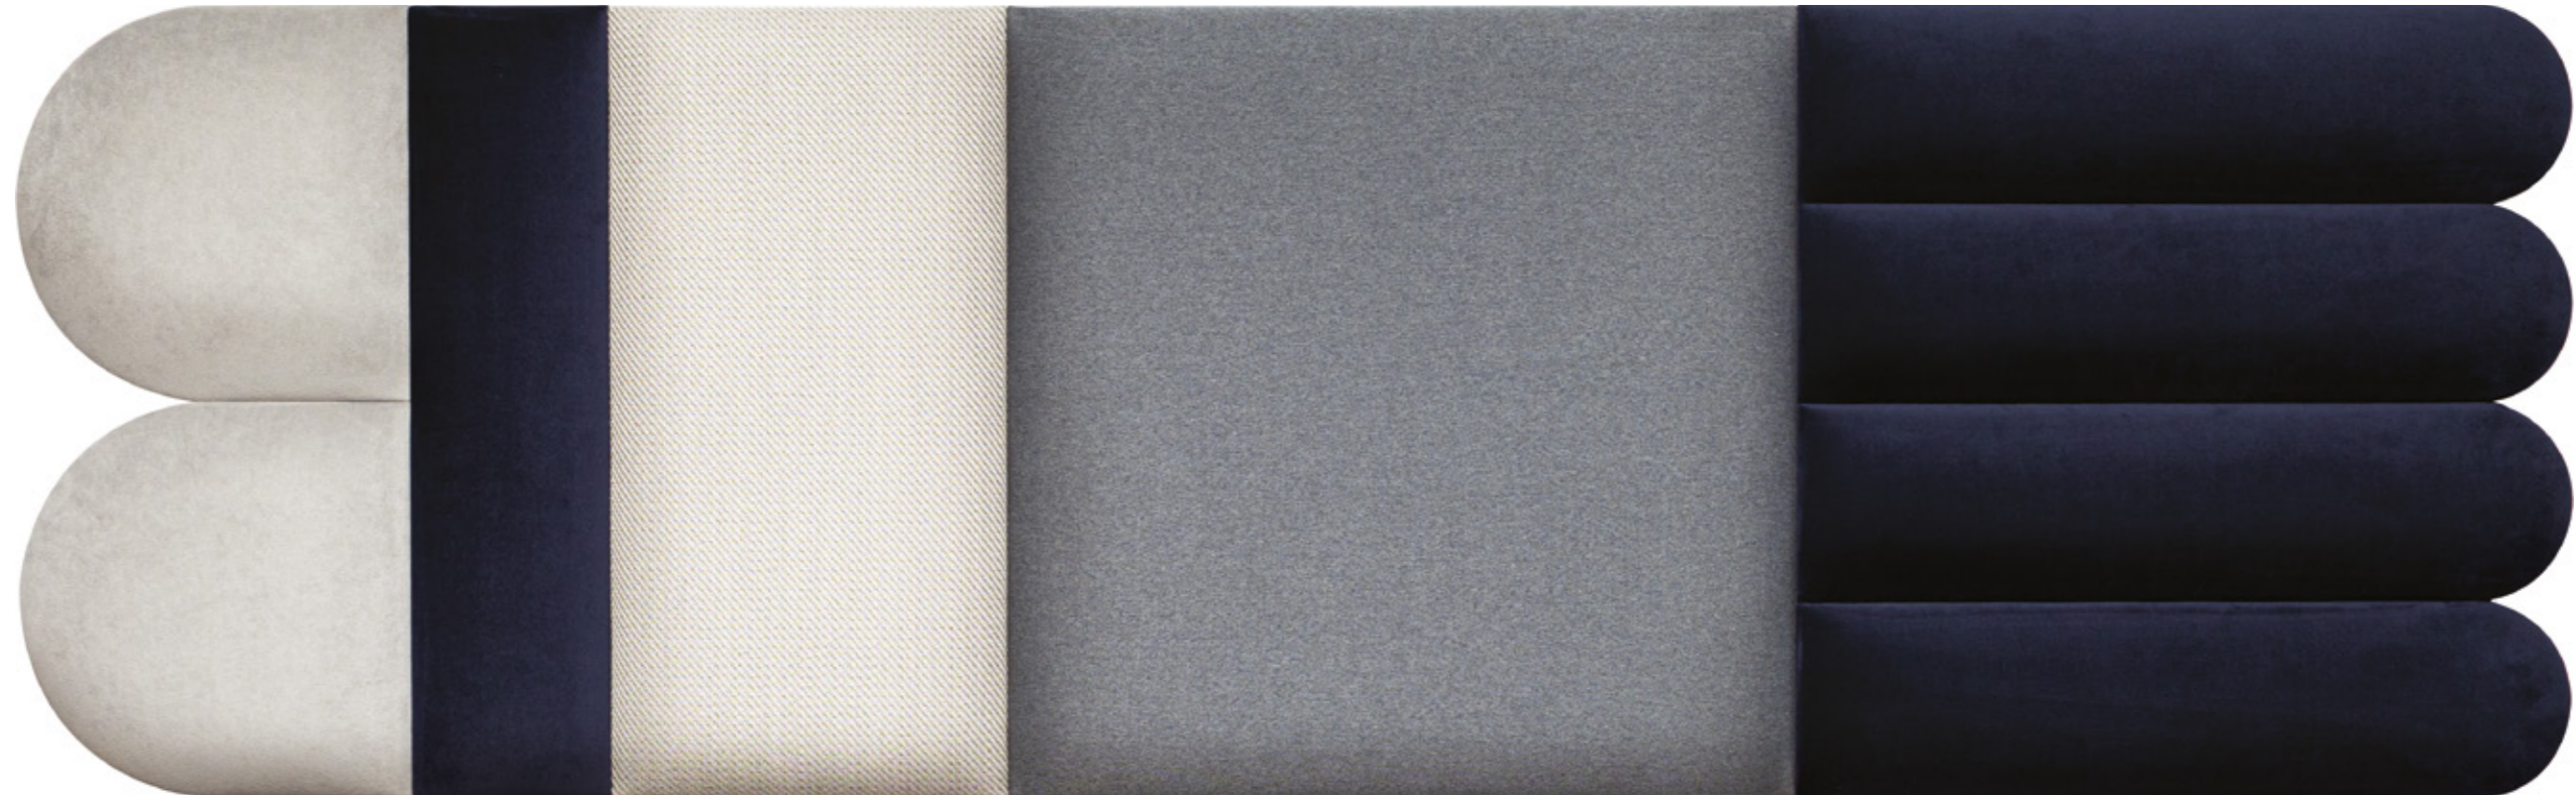

**DUŻY SET SOFORM
OVAL GRANATOWO-SZARY**

ELEMENTY

- OVAL 2 | Szary Velvet Matt 2 szt.
- REGULAR 2 | Granatowy Velvet Shiny 1 szt.
- REGULAR 1 | Beżowy Tweed 1 szt.
- REGULAR 3 | Grafitowy Tweed 1 szt.
- OVAL 1 | Granatowy Velvet Shiny 4 szt.