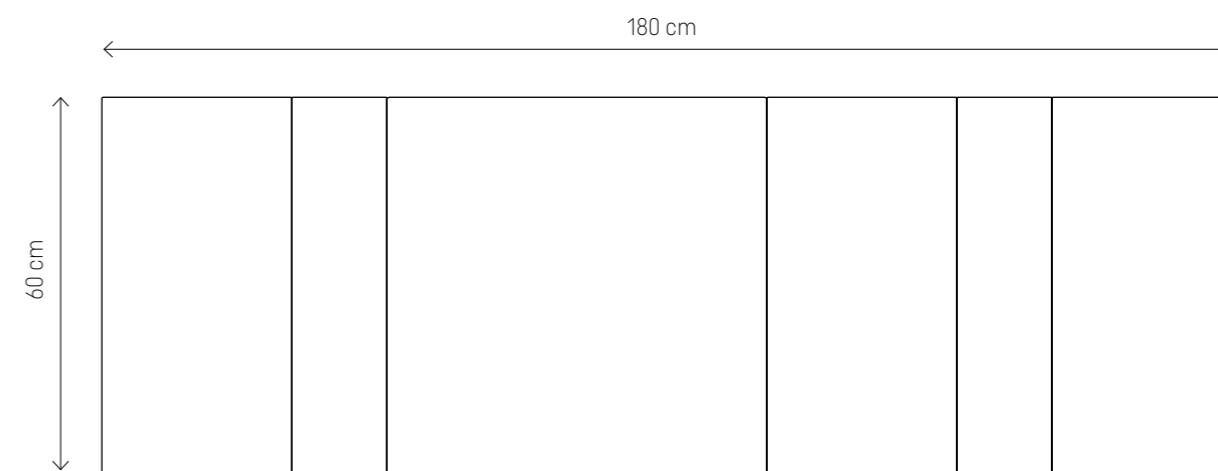

**DUŻY SET SOFORM
REGULAR SZARO-MUSZTARDOWY**

ELEMENTY

- REGULAR 1 | Musztardowy Velvet Shiny 1 szt.
- REGULAR 2 | Czarny Velvet Matt 1 szt.
- REGULAR 3 | Szary Melange 1 szt.
- REGULAR 1 | Beżowy Tweed 1 szt.
- REGULAR 2 | Czarny Velvet Matt 1 szt.
- REGULAR 1 | Szara Wełna 1 szt.